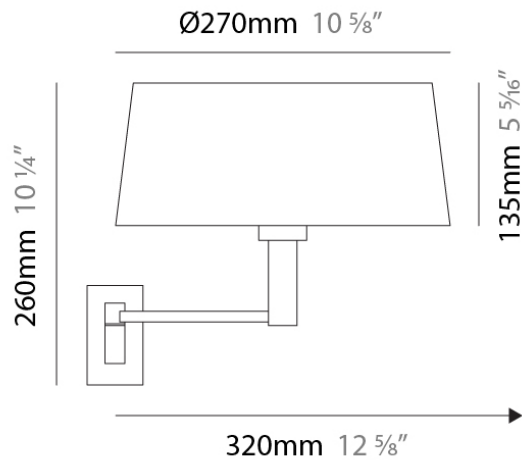

CLASSIC SURFACE

D83047-PBR

GENERAL

Series: Classic
Brand: Panzeri
Division: Design
Mounting Type: Surface
Mounting Location: Wall
Subcategory: Ambient

PHYSICAL

Shape: Abstract
Length (mm): 270
Length (in): 10 ⁵/₈"
Height (mm): 260
Height (in): 10 ¹/₄"
Extension (mm): 320
Extension (in): 12 ⁵/₈"
Light Distribution: Direct / Indirect
Weight (kg): 0.835
Weight (lbs): 1.88
Diffuser: White Fireproof Fabric Shade
Fixture Material: Metal

ELECTRICAL

Number of Lamps: 1
Lamp Type: LED Retrofit
Lamp Shape: A19
Bulb Included: Bulb Not Included
Total Output Wattage (W): 7
Max. Wattage Per Lamp (W): 7
Lamp Base: E26
Input Voltage (V): 120

LED

OPTICAL

RATINGS AND CERTIFICATIONS

Certified By: CSA Certified to UL and CSA Standards
IP rating: IP20