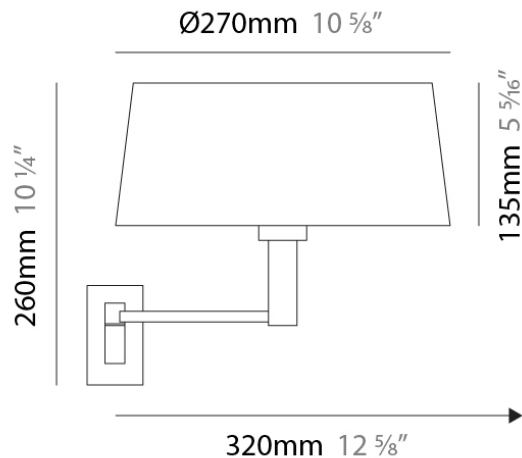

D83047-CHR

PROJECT

TYPE

NOTES

QUANTITY

DATE

GENERAL

Series: Classic

Brand: Panzeri

Division: Design

Mounting Type: Surface

Mounting Location: Wall

Subcategory: Ambient

PHYSICAL

Shape: Abstract

Length (mm): 270

Length (in): 10 ⁵/₈

Height (mm): 260

Height (in): 10 ¹/₄

Extension (mm): 320

Extension (in): 12 ⁵/₈

Light Distribution: Direct / Indirect

Weight (kg): 0.835

Weight (lbs): 1.88

Diffuser: White Fireproof Fabric Shade

Fixture Finish: Chrome

Fixture Material: Metal

ELECTRICAL

Number of Lamps: 1

Lamp Type: LED Retrofit

Lamp Shape: A19

Bulb Included: Bulb Not Included

Total Output Wattage (W): 7

Max. Wattage Per Lamp (W): 7

Lamp Base: E26

Input Voltage (V): 120

LED

OPTICAL

RATINGS AND CERTIFICATIONS

Certified By: CSA Certified to UL and CSA Standards

IP rating: IP20

D