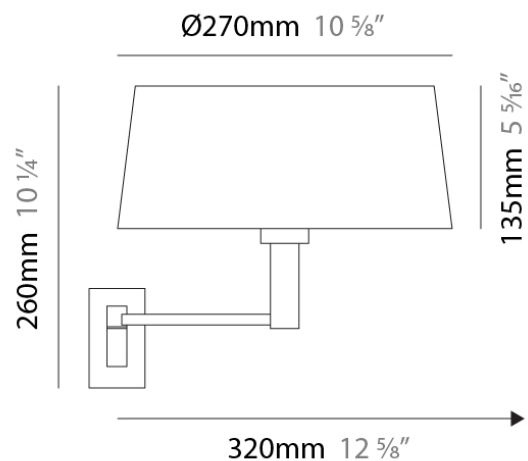

D83047-CHR

PROJECT

TYPE

NOTES

QUANTITY

DATE

GENERAL

Series: Classic

Brand: Panzeri

Division: Design

Mounting Type: Surface

Mounting Location: Wall

Subcategory: Ambient

PHYSICAL

Shape: Abstract

Length (mm): 270

Length (in): 10 ⁵/₈"

Height (mm): 260

Height (in): 10 ¹/₄"

Extension (mm): 320

Extension (in): 12 ⁵/₈"

Light Distribution: Direct / Indirect

Weight (kg): 0.835

Weight (lbs): 1.88

Diffuser: White Fireproof Fabric Shade

Fixture Finish: Chrome

Fixture Material: Metal

ELECTRICAL

Number of Lamps: 1

Lamp Type: LED Retrofit

Lamp Shape: A19

Bulb Included: Bulb Not Included

Total Output Wattage (W): 7

Max. Wattage Per Lamp (W): 7

Lamp Base: E26

Input Voltage (V): 120

LED

OPTICAL

RATINGS AND CERTIFICATIONS

Certified By: CSA Certified to UL and CSA Standards

IP rating: IP20